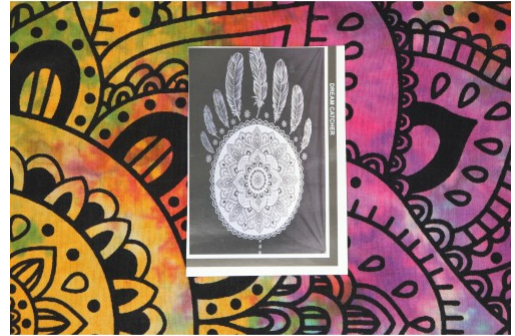

## TAPESTRIES LFBDSHT38 1CT

### About the product

**Vibrant & Trippy Designs:** Features bold colors, abstract patterns, and mind-bending visuals.  
**Perfect for Any Space:** Ideal for dorm rooms, lounges, meditation areas, and more.  
**Premium Quality Fabric:** Made from soft, lightweight, and durable material.  
**Easy to Maintain:** Machine washable and fade-resistant for long-lasting use.