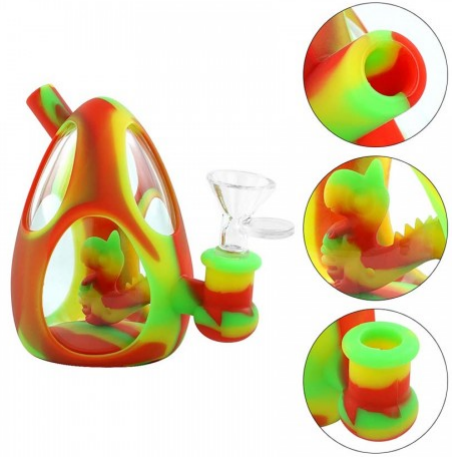

## SILICONE WATER DRAGON EGG WPS1505 1CT

Size: 1 CT

<https://rcdwholesale.com/silicone-water-dragon-egg-wps1505-1ct.html>