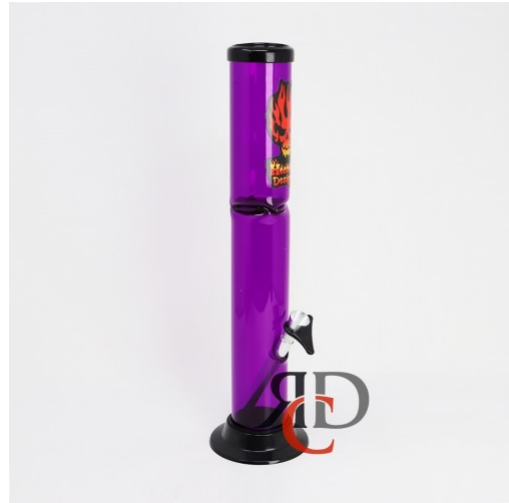

WATER PIPE 12INCH STRAIGHT ICE TWIST ASST. COLORS WPA1206 1CT

\$9.00

Size: 1 CT

<https://rcdwholesale.com/water-pipe-12inch-straight-ice-twist-asst-colors-wpa1206-1ct.html>