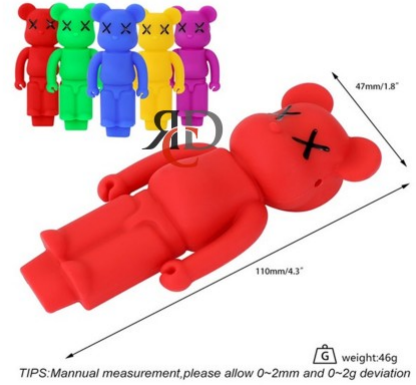

## SILICONE HAND PIPE BEARBRICK X EYED SP410 1CT

Size: 1 CT

<https://rcdwholesale.com/silicone-hand-pipe-bearbrick-x-eyed-sp410-1ct.html>