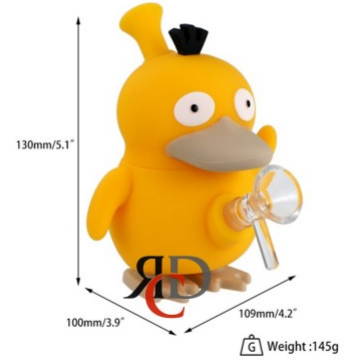

SILICONE HAND PIPE PSYDUCK WPS806 1CT

Size: 1 CT

TIPS: Manual measurement, please allow 0-2mm and 0-10g deviation

<https://rcdwholesale.com/silicone-hand-pipe-psyduck-sp700-1ct.html>