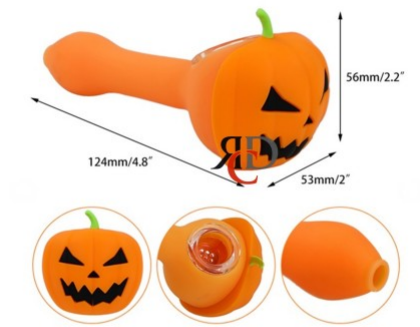

SILICONE HAND PIPE HALLOWEEN PUMPKIN SP585 1CT

\$4.00

Size: 1 CT

weight: 61g

TIPS: Manual measurement, please allow 0-2mm and 0-2g deviation

<https://rcdwholesale.com/silicone-hand-pipe-halloween-pumpkin-sp585-1ct.html>