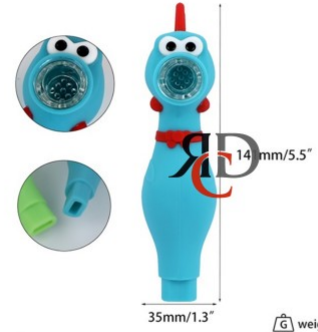

## SILICONE HAND PIPE SQUEEZE CHICKEN SP455 1CT

Size: 1 CT

TIPS: Manual measurement, please allow 0-2mm deviation

<https://rcdwholesale.com/silicone-hand-pipe-squeeze-chicken-sp455-1ct.html>