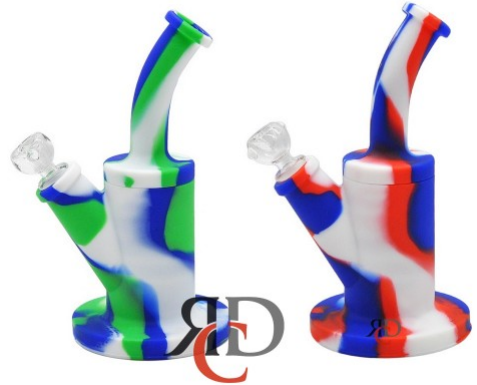

SILICONE WATER PIPE WPS1409 1CT

Size: 1 CT

<https://rcdwholesale.com/silicone-water-pipe-wps1409-1ct.html>