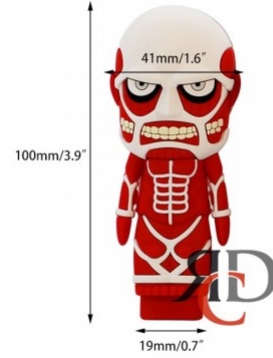

## SILICONE HAND PIPE COLOSSAL TITAN SP417 1CT

Size: 1 CT

 weight: 39g

TIPS: Manual measurement, please allow 0~2mm deviation

<https://rcdwholesale.com/silicone-hand-pipe-colossal-titan-sp417-1ct.html>