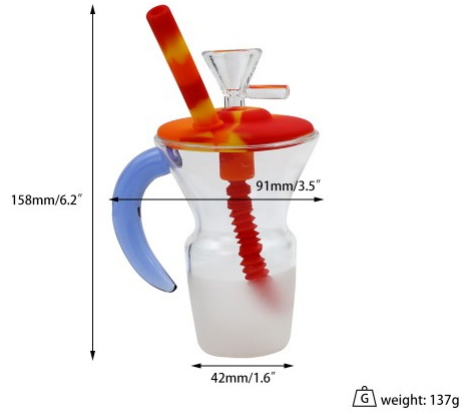

WATER PIPE GLASS CUP WPS813 1CT

Size: 1 CT

TIPS: Manual measurement, please allow 0~2mm deviation

<https://rcdwholesale.com/water-pipe-glass-cup-wps813-1ct.html>