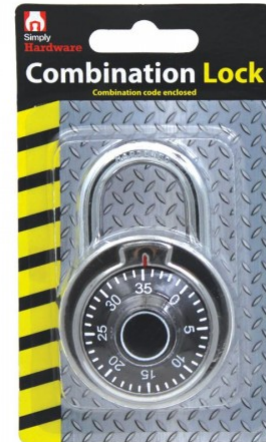

## SIMPLY HARDWARE COMBINATION LOCK - 1 CT

### About the product

**DESIGN:** Fixed three digital combination for keyless, each padlock has different combinations

**SECURITY:** Constructed with a metal body, stainless steel cover, hardened steel shackle for strength and security

**USE:** The different combinations were printed on the back side of the padlocks; Take a picture to save in your mobile phone or write it down or remember it. Then remove the password sheet or wipe it out.