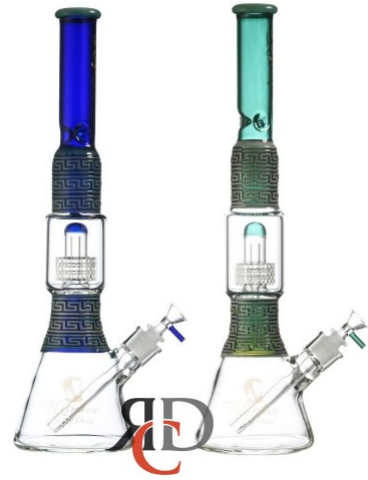

WATER PIPE HIPSTER OLYMPIAN TOWER WP366 1CT

Size: 1 CT

<https://rcdwholesale.com/water-pipe-hipster-olympian-tower-wp366-1ct.html>