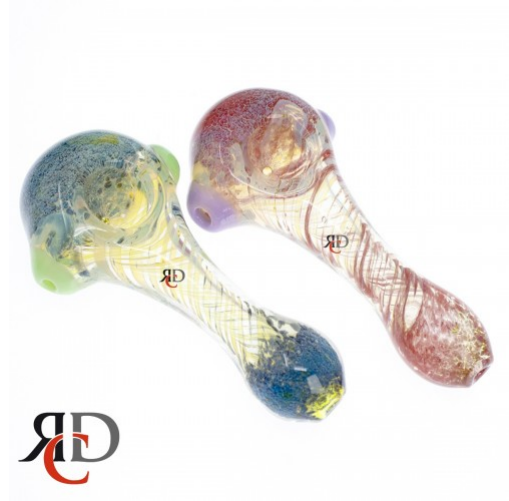

GLASS PIPE SWIRL ART HEAVY GP5603 1CT

WEIGHT: 81 gms

HEIGHT: 4.5"

<https://rcdwholesale.com/glass-pipe-swirl-art-heavy-gp5603-1ct.html>