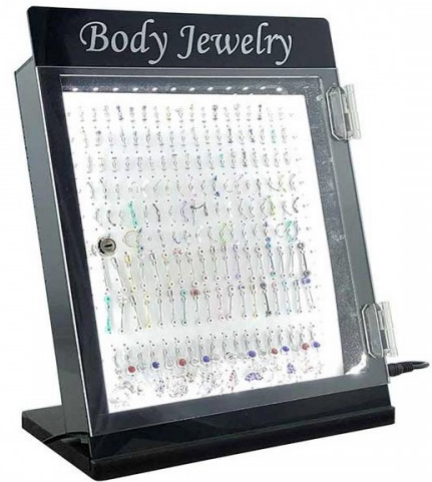

## BODY JEWELLERY LED DISPLAY 162CT/PACK

### About the product

- Glows with LED Flash light

- Includes Variety of stylish Studs
- Refill Studs pads in Display
- Best fits and suits at counter Area

<https://rcdwholesale.com/body-jewellery-led-display-162ct-pack.html>