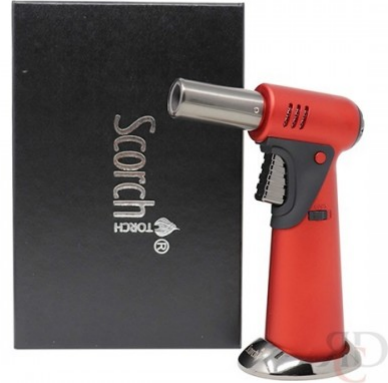

NEW SCORCH TORCH EASY HAND HELD 45 DEGREE POWERFUL TORCH 61543 1CT

About the product

- 6" Inch Tall

- POWERFUL TORCH
- Fast Heat Dissipation.
- Large Butane Tank.
- Continuous ignition.
- Safety Lock Function.
- Refillable Torch.
- 2500 F (1300 C) Adjustable Flame.
- Easy Pieze Ignition.

<https://rcdwholesale.com/new-scorch-torch-easy-hand-held-45-degree-powerful-torch-61543-1ct.html>