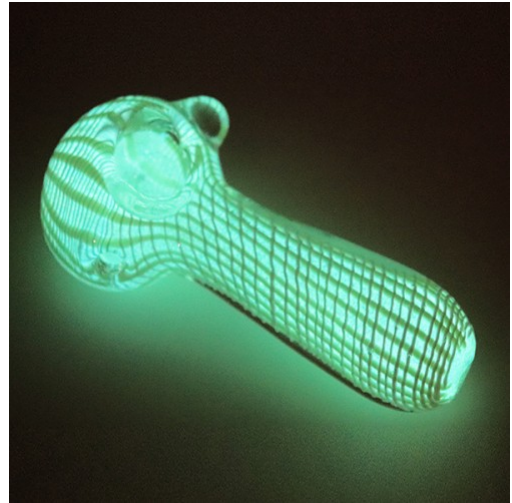

## GLASS PIPE NET ART FANCY GLOW IN DARK PIPE HIGH END GP1050 1CT

Size : 1 CT  
Height: 4.5 Inches  
Weight: 128 Grams

<https://rcdwholesale.com/glass-pipe-net-art-fancy-glow-in-dark-pipe-high-end-gp1050-1ct.html>