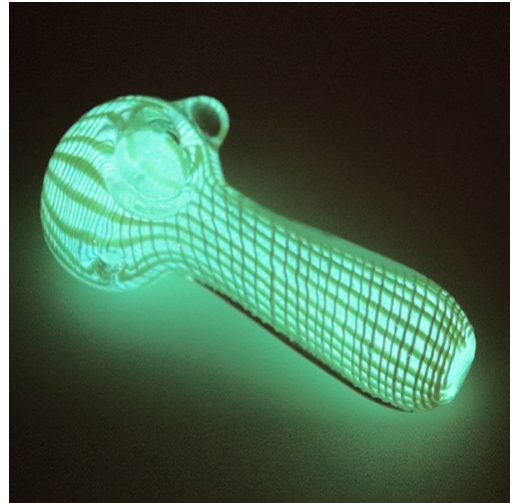

GLASS PIPE NET ART FANCY GLOW IN DARK PIPE HIGH END GP1050 1CT

Size : 1 CT
Height: 4.5 Inches
Weight: 128 Grams

<https://rcdwholesale.com/glass-pipe-net-art-fancy-glow-in-dark-pipe-high-end-gp1050-1ct.html>